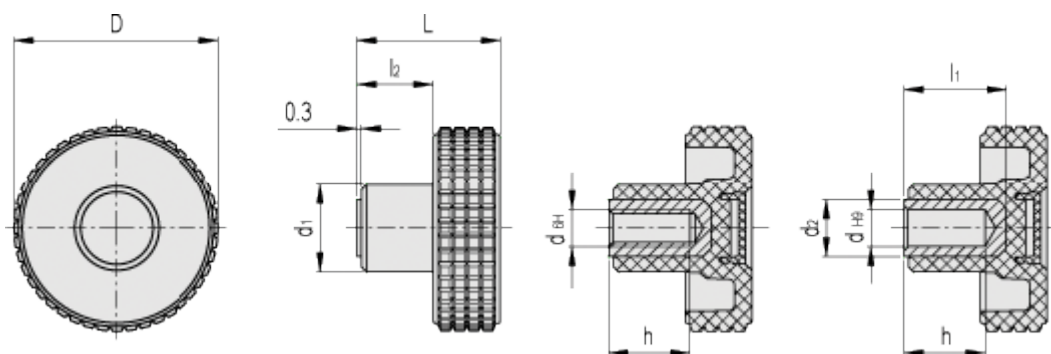

Data Sheet

Article number: 23020343215

Description: E+G Fingregreb MBT.40-B-M6-C5, blue centre cap

Measures

D	= 39.5	l2	= 12.5
d1	= 17		
d2	= -		
dH6	= M6		
dH9	= -		
h	= 12		
L	= 26.5		
l1	= -		